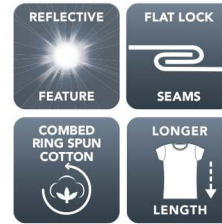

Triblend Racerback Ladies' Tank

KOI8035L

Product Features:

- 5.7-oz, 50/25/25 polyester/cotton/rayon
- Combed and ring spun cotton
- Soft 30 single triblend jersey

Ladies' sizes: XS-4XL

Icons/Fabric Features: