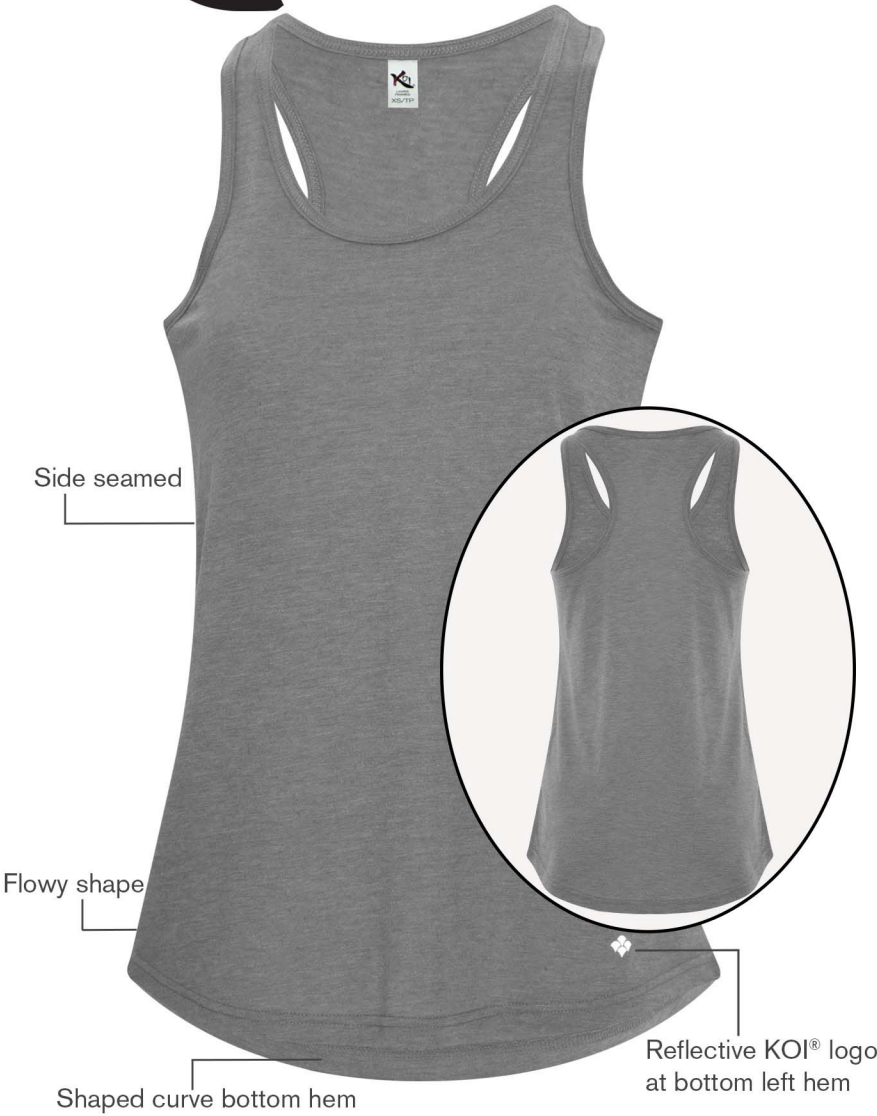

Triblend Racerback Ladies' Tank

KOI8035L

Product Features:

- 5.7-oz, 50/25/25 polyester/cotton/rayon
- Combed and ring spun cotton
- Soft 30 single triblend jersey

Ladies' sizes: XS-4XL

Icons/Fabric Features: